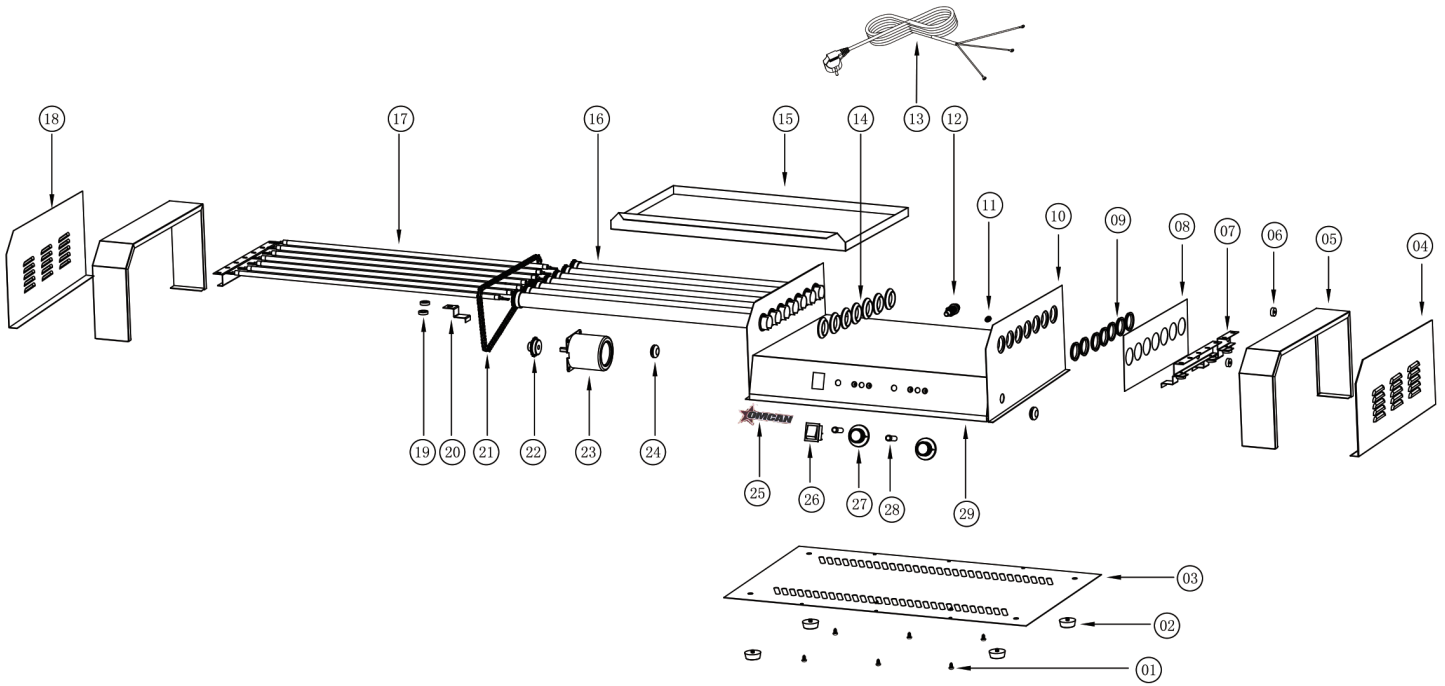

Parts Breakdown

Model CE-CN-0005-N 44690

Parts Breakdown

Model CE-CN-0005-N 44690

Item No.	Description	Position	Item No.	Description	Position	Item No.	Description	Position
AD313	Tapping Screw for 44690	1	AD323	Ground Wire Screw for 44690	11	AD333	Roller Chain for 44690	21
AD314	Rubber Foot for 44690	2	AD324	Fuse for 44690	12	AD334	Wheel Gear for 44690	22
AD315	Bottom Plate for 44690	3	AD325	Power Plug for 44690	13	AD335	Motor for 44690	23
AD316	Right Side Plate for 44690	4	AD326	Rubber Gasket for 44690	14	AD336	Gasket for 44690	24
AD317	Left and Right Frame for 44690	5	AD327	Oil Tray for 44690	15	AD337	Logo for 44690	25
AD318	Silicone Pad for 44690	6	AD328	Roller for 44690	16	AD338	Switch for 44690	26
AD319	Roller Heating Element Fixed Plate for 44690	7	AD329	Heating Pipe for 44690	17	AD339	Temperature Controller with Knob for 44690	27
AD320	Left and Right Fixed Plate for 44690	8	AD330	Left Side Plate for 44690	18	AD340	Indicator Light for 44690	28
AD321	Roller Sleeve for 44690	9	AD331	Insulated Gasket for 44690	19	AD341	Decal Sticker for 44690	29
AD322	Right Inside Plate for 44690	10	AD332	Insulation Pad for 44690	20			